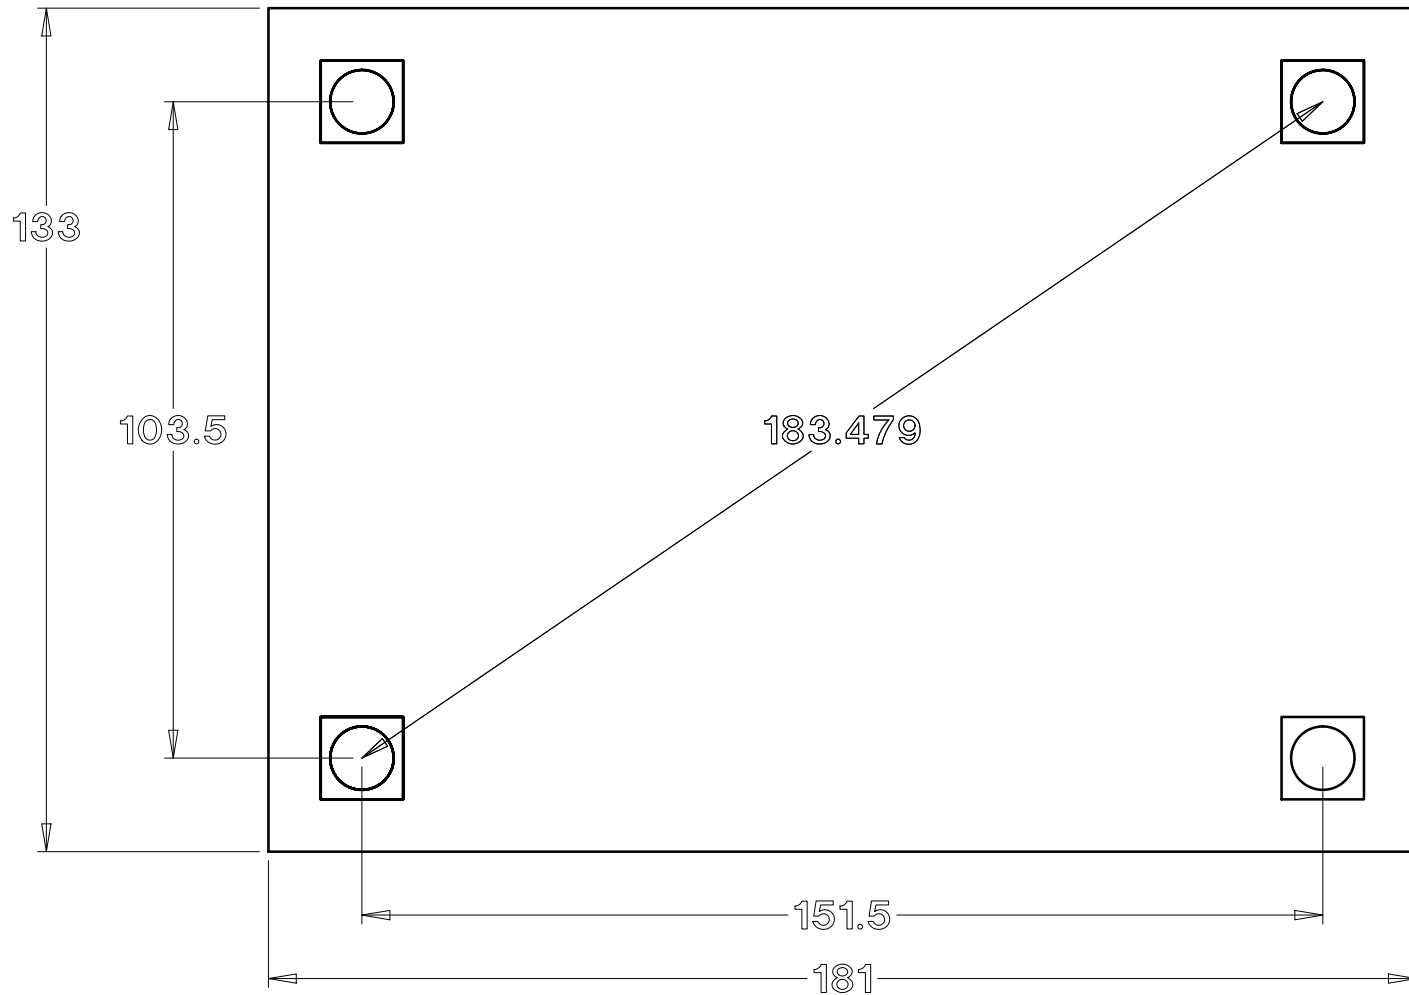

Baldwin Pergolas

10 x 14 Arched Pavilion