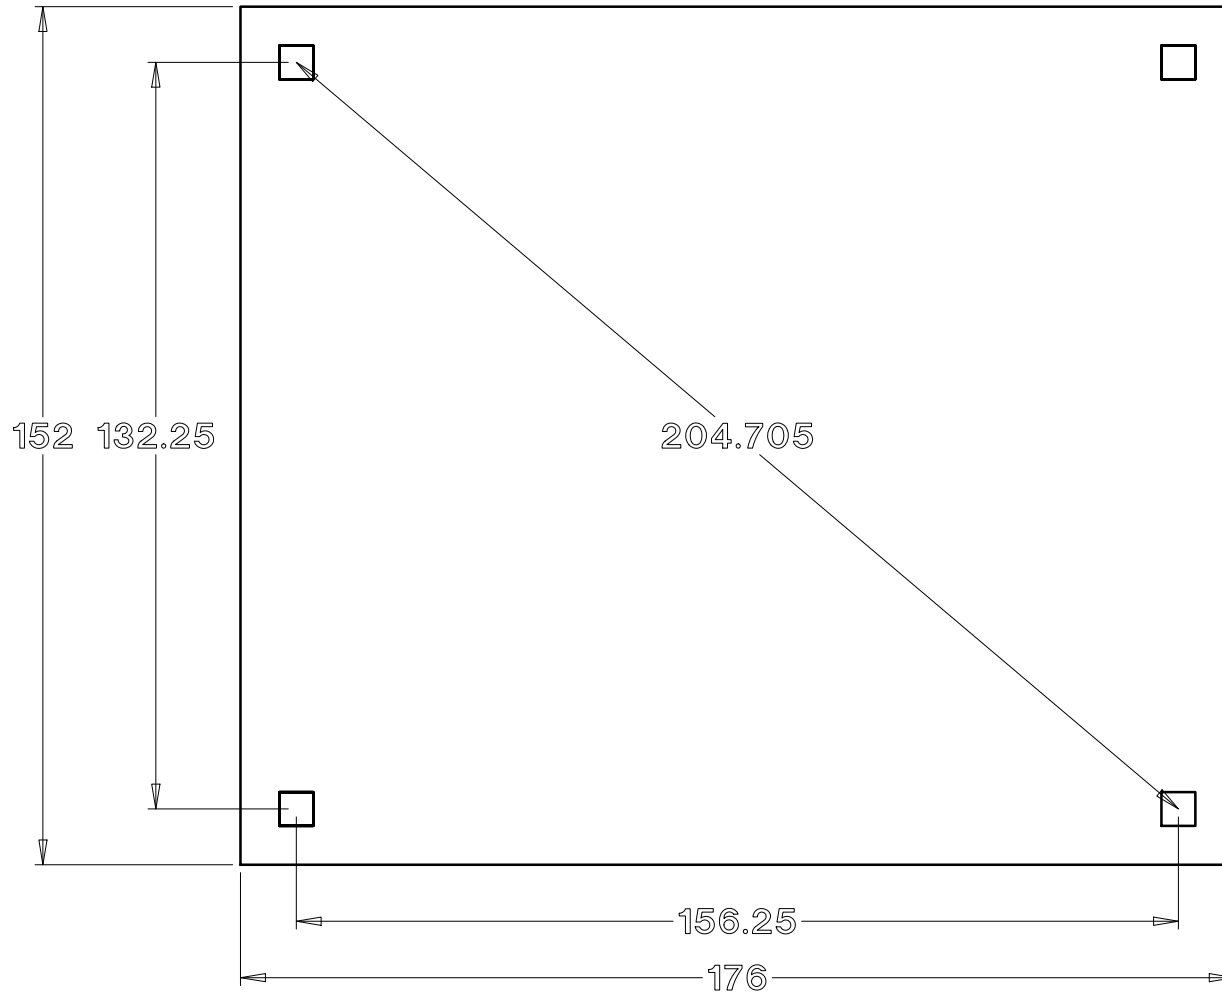

Baldwin Pergolas

12 x 14 Traditional Pavilion