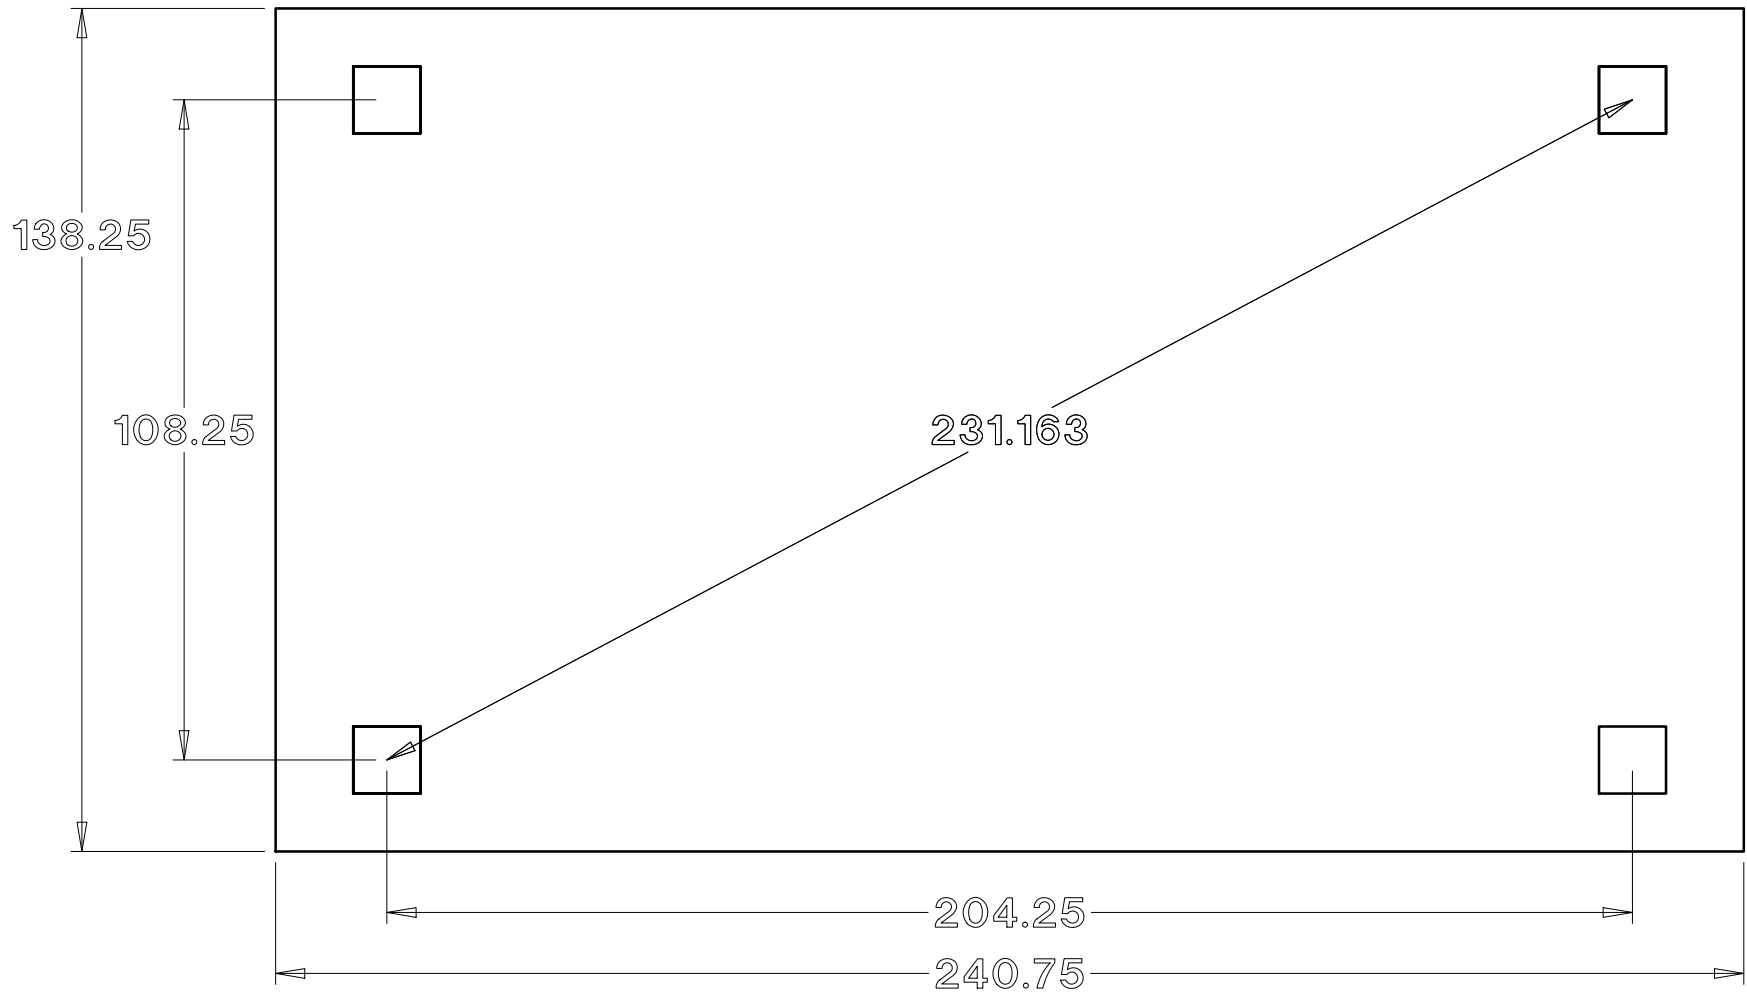

Baldwin Pergolas

10 x 18 Gable Pavilion