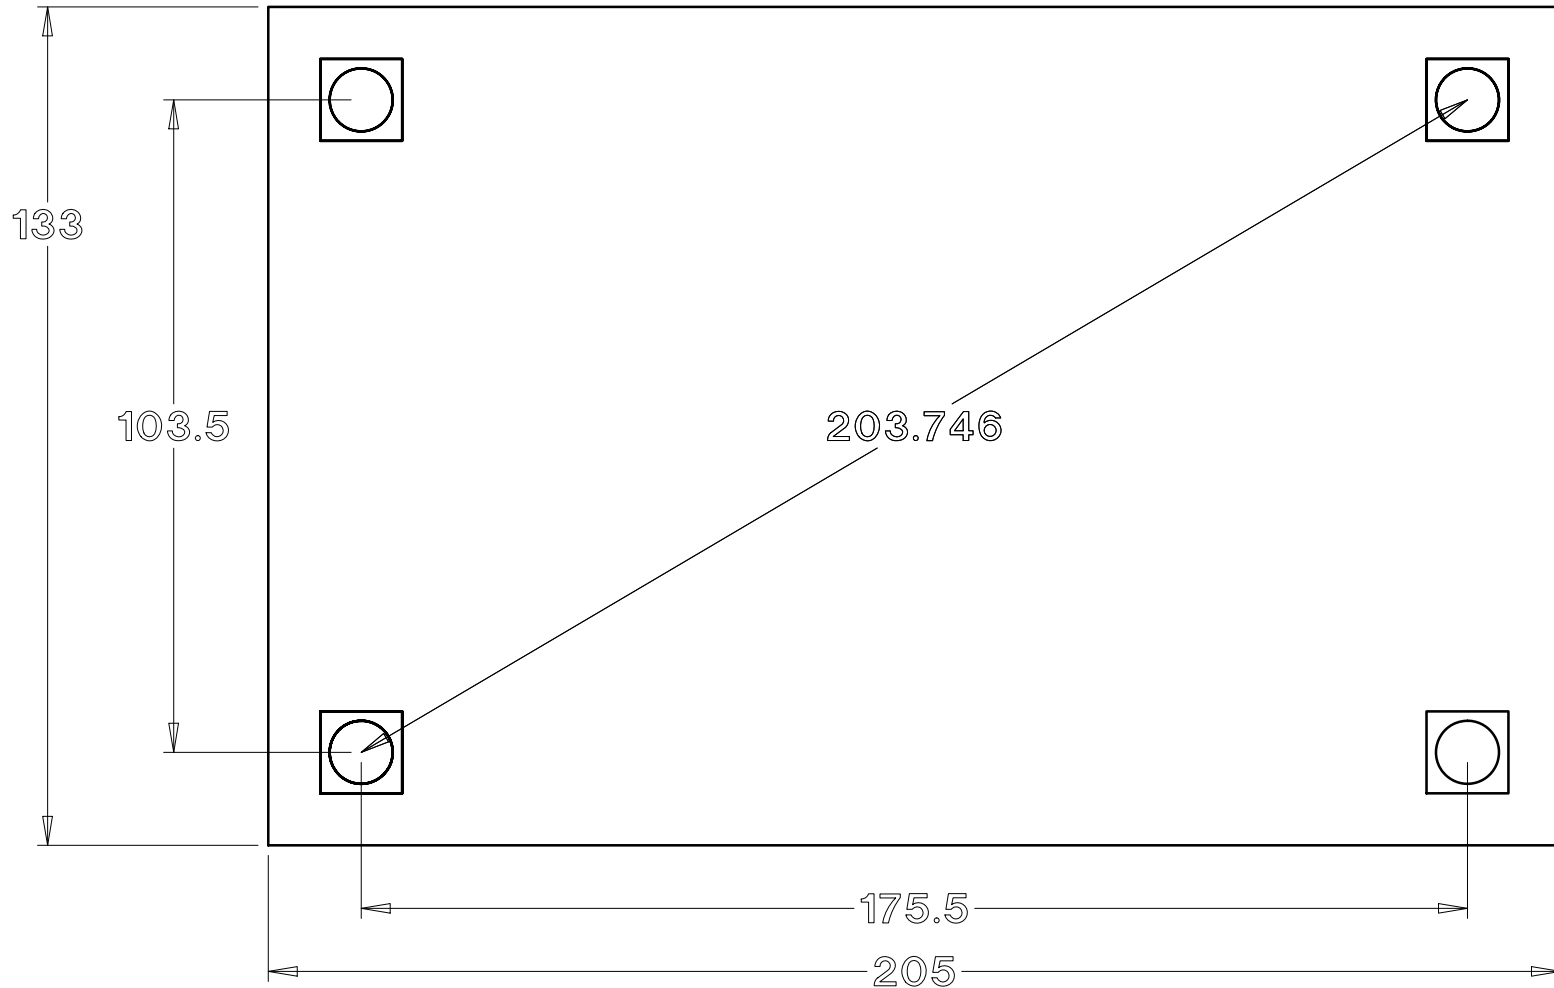

Baldwin Pergolas

10 x 16 Arched Pavilion