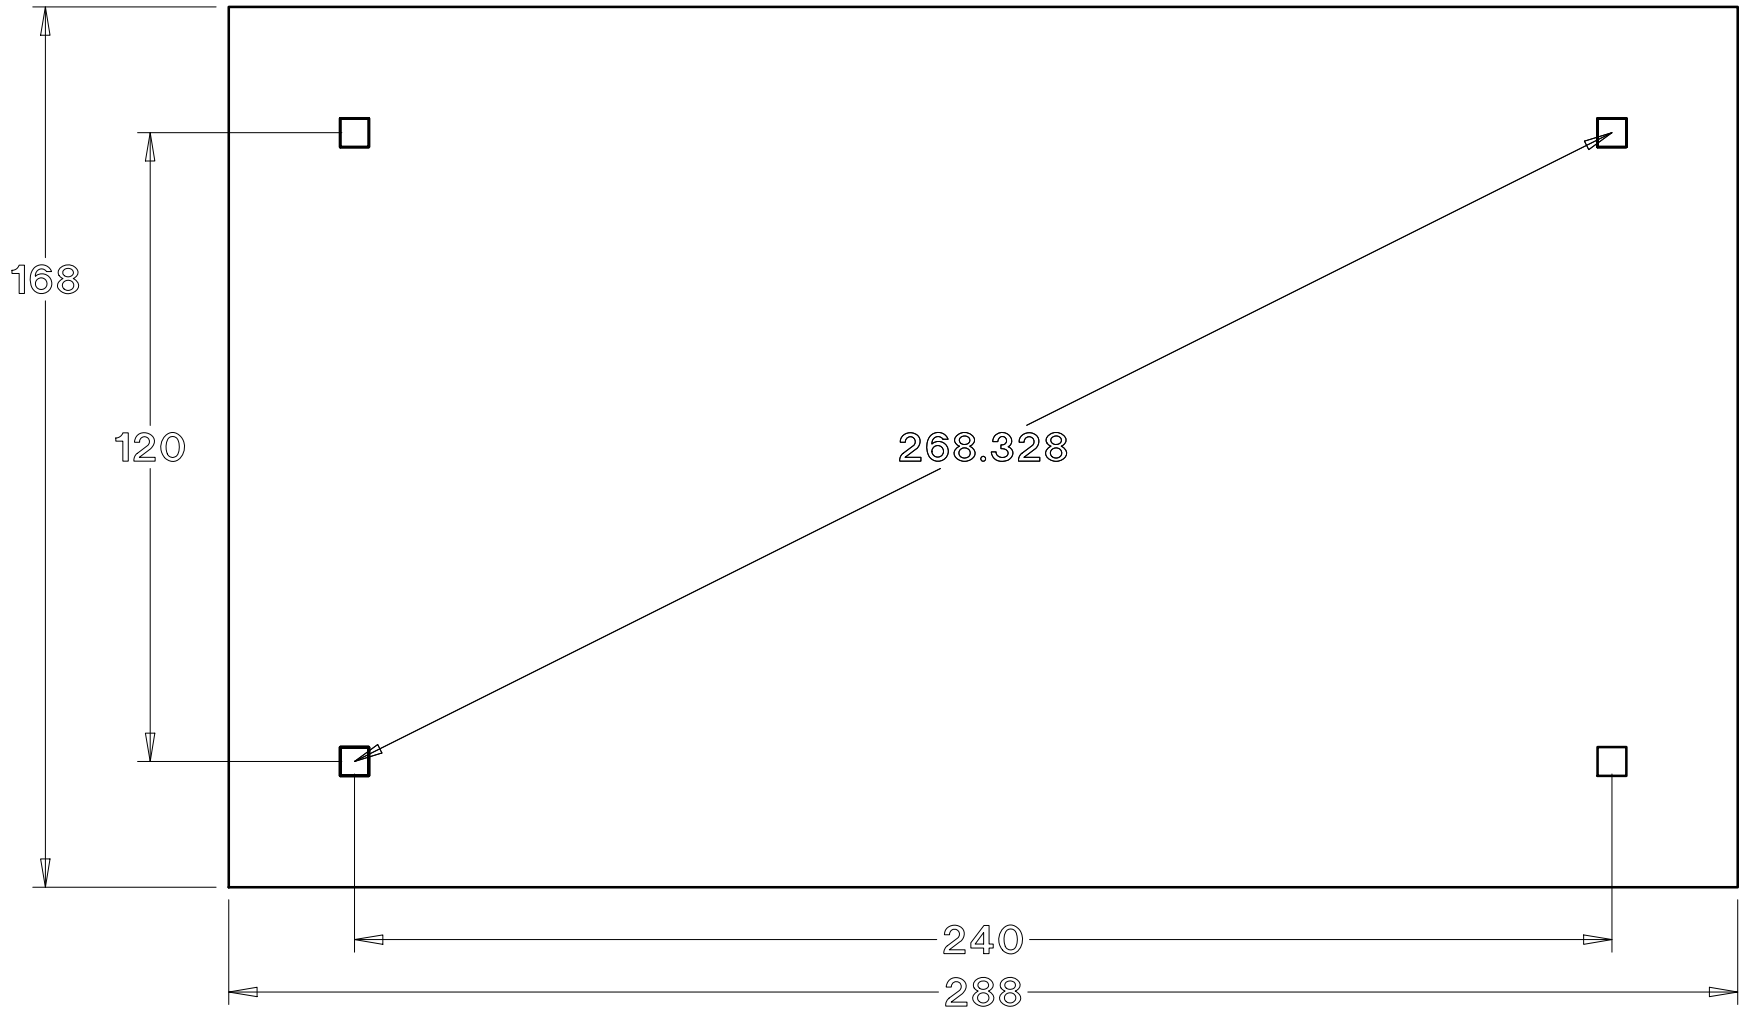

Baldwin Pergolas

14 x 24 Post and beam pergola